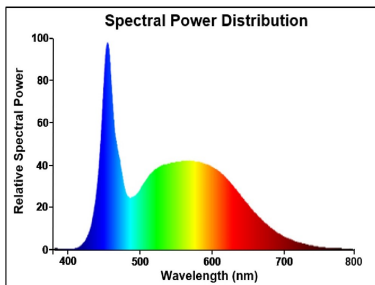

ToLEDo Superia T8 CCG and AC

ToLEDo SUPERIA T8 CCG L 1200 3100LM 865 75K PET SL
0030247

Safety data

Optimal operating condition (°C)	-20-55
Breakage cleaning instructions	Not applicable
Special purpose lamp	No
Suitable for household illumination	Yes
Safety message	Suitable for totally enclosed fixture

PHOTOMETRY

TECHNICAL DRAWINGS